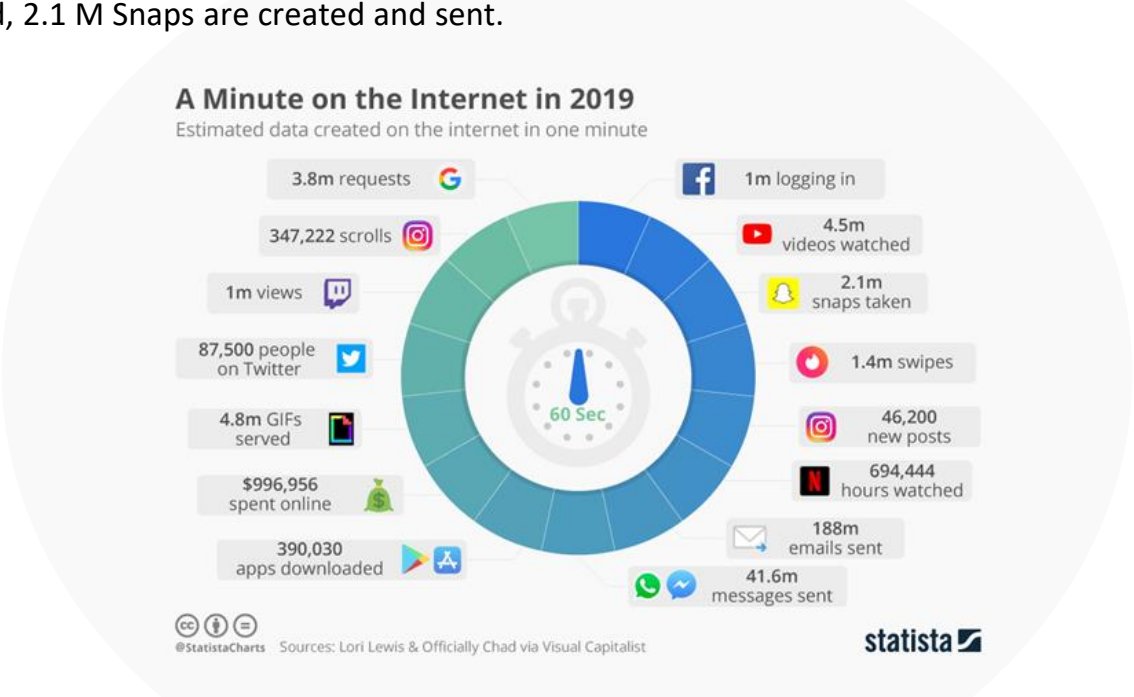

Today's bandwidth-hungry and latency-sensitive usages, such as 4K video streaming, advanced online gaming like Google "Stadia", improved reality and video conferencing need a multi gigabit home networking connection.