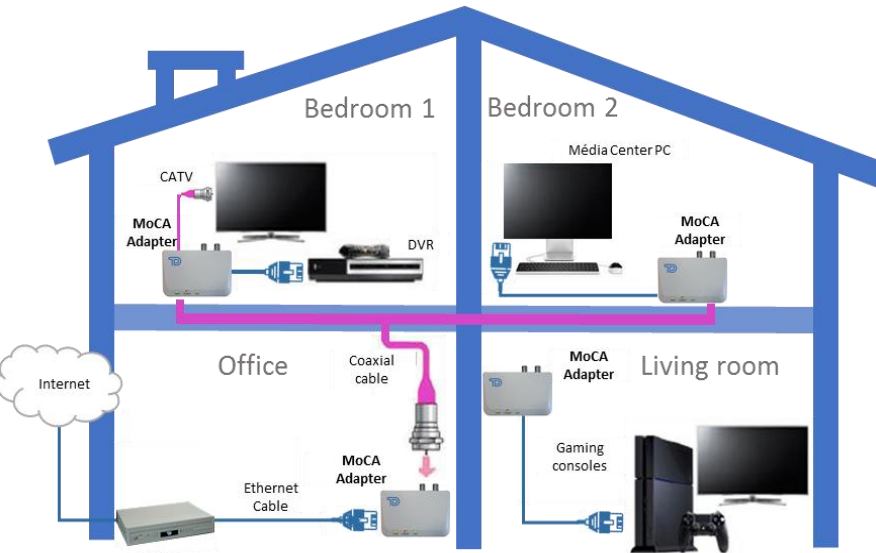

Teamly Digital

The world premier MoCA 2.5Gbps

Break the performance bottleneck with 2.5Gb Ethernet. TD designed and developed TDNM250 – the first 2.5Gb MoCA device - with technology from Intel and Maxlinear.

Just plug and play

Just connect the MoCA device on your Internet access box and on the coaxial cable of any room and enjoy the 2.5Gb speed!

Based on a strong experience and cooperation, Teamly Digital utilized Intel’s 2.5 Gigabit Ethernet PHY, and Maxlinear chipset, to deliver an industry leading MoCA 2.5 platform.

The solution delivers an end-to-end 2.5Gbps coaxial to Ethernet interface.

Providing Fiber Speed over Coax in a connected home

Why choose TD MoCA solution TDNM250 ?

Speeds above 2.5Gb inside your home are not yet common: even next generation Wi-Fi 6 bandwidth is below this speed. 2.5Gb Ethernet is more affordable, consumes less power, and works with existing network...

Boost the speed up to 2,5 Gbps

No latency

Plug and play

No maintenance

Interference free

Security

Cost reduction